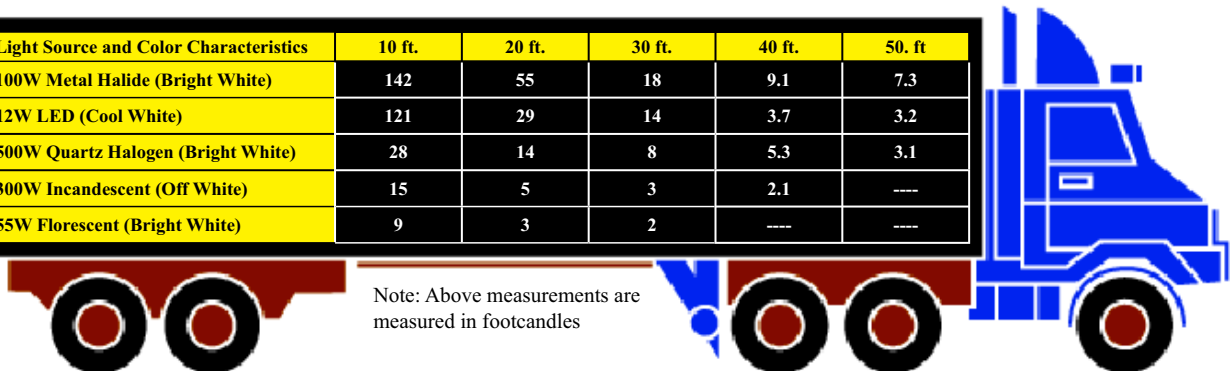

Dock Light Performance Testing

We measured light levels (in footcandles) inside a 8' x 9' x 53' trailer with a wooden floor and ceiling and white fiberglass walls. A matrix of nine measurements were taken at five work plains inside the trailer. Averages were figured along the center work plane of the trailer.

These charts measure the overall quality of truck trailer illumination from a selection of light sources. Many other factors such as: cost of energy, safety, availability of fixtures, cost of labor and replacement lamps should figure into your final decision.

Light Source and Color Characteristics	10 ft.	20 ft.	30 ft.	40 ft.	50 ft.
100W Metal Halide (Bright White)	142	55	18	9.1	7.3
12W LED (Cool White)	121	29	14	3.7	3.2
500W Quartz Halogen (Bright White)	28	14	8	5.3	3.1
300W Incandescent (Off White)	15	5	3	2.1	---
55W Florescent (Bright White)	9	3	2	---	---

Note: Above measurements are measured in footcandles