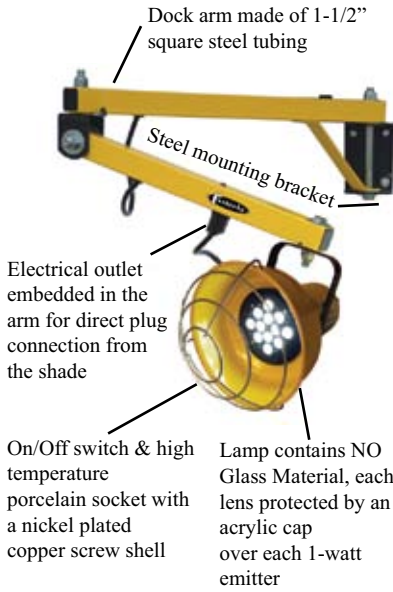

Light Head Features

- Chip resistant safety yellow & black powder coating finish for high visibility and durability
- 5' long 18/3 SJT, 120V cordset with NEMA 15-5 grounded plug
- On/Off switch & wire guard included on each light head
- 1-1/2" square, 14-gauge, steel tubing
- 3" x 5" x 3/16" mounting plate attached with (4) 3/8" bolts (not supplied)
- (5) Lighting Sources to select from: Incandescent, Quartz Halogen, LED, Metal Halide, or Florescent
- (3) Arms Lengths: 24", 40", or 60" (plus 25" Flex Arm, incandescent only)
- VA models include (2) dock arms with a Vertical Adjustment bracket allowing outer arm to adjust from 300° horizontally and 210° vertically
- All light heads will swivel 300°
- Bulbs included with all light heads, except Incandescent models
- ETL C/US Listed for indoor applications only, except QH models are semi-protected outdoor

Light Selection Chart & Illumination Levels

DESCRIPTION	Incandescent	Quartz Halogen	LED	Metal Halide	Florescent	
MAX. WATTAGE	300	500	12	100	55	
MAX. LUMENS	3,700	11,000	960	9,000	3,000	
AVG. BULB LIFE (HRS.)	2,000	2,000	50,000	15,000	10,000	
BULB INCLUDED	No	Yes	Yes	Yes	Yes	
LIGHT SOURCE ILLUMINATION LEVELS						
Measured Footcandles & Distance from Light Source (inside trailer)	10' ft.	15	28	121	142	9
	20' ft.	5	14	29	55	3
	30' ft.	3	8	14	18	2
	40' ft.	2	5	4	9	---
	50' ft.	---	3	3	7	---

Dock Light Performance Testing

We measured light levels (in footcandles) inside a 8' x 9' x 53' trailer with a wooden floor and ceiling and white fiberglass walls. A matrix of nine measurements were taken at five work plains inside the trailer. Averages were figured along the center work plane of the trailer.

Ceiling Mounted Incandescent Flex Arm

Features

- Flexible elastomer arm moves when hit and then returns light to original position
- Ceramic socket will accept incandescent bulbs, R-40 or PAR bulbs up to 300W
- On-off toggle switch on light head