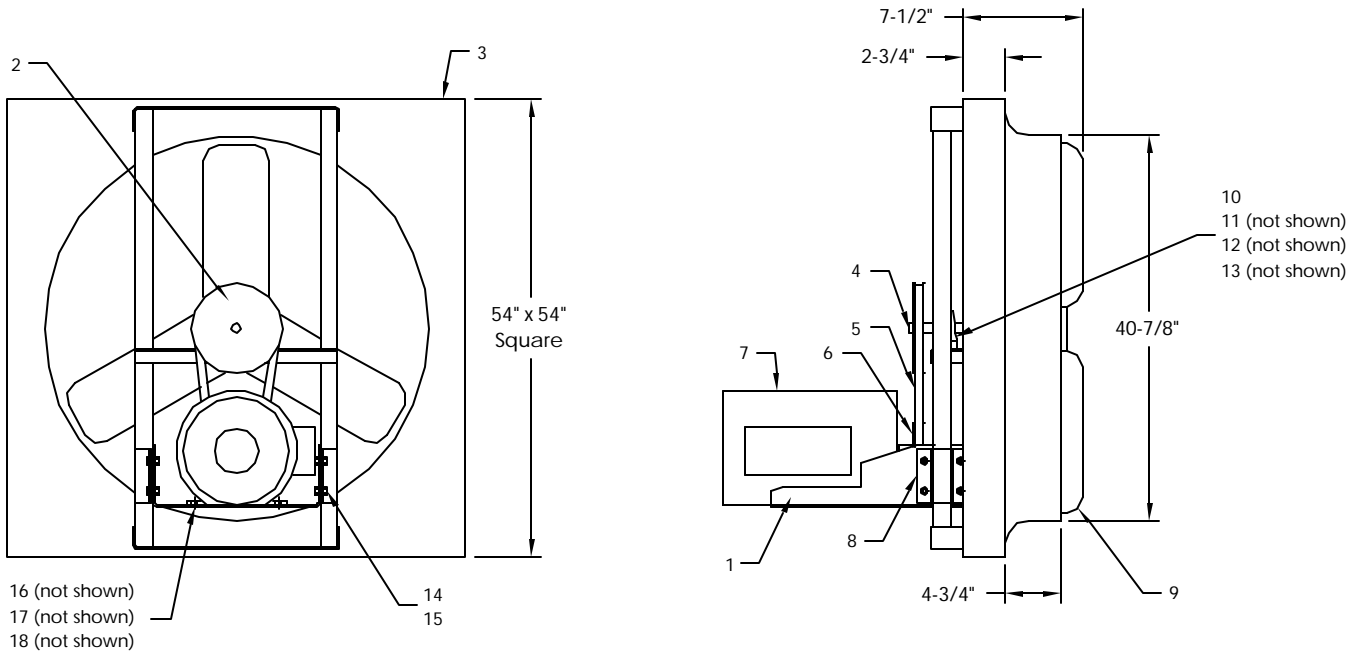

HIGH VELOCITY FAN PRODUCTS

DIVISION OF CALDER MACHINE COMPANY, INC. P.O. Box 5536 2116 Jody Road Florence, SC 29505-5536

Exhaust Fan

MODEL: AMEX48

Item No.	Qty	Description	Stock Number:
1	1	Motor Mount	EX-MM
2	1	Driven Pulley	EX2TB124
3	1	Housing	EX-48
4	1	Shaft	EX-SHAFT
5	1	Belt	BLT60
6	1	Drive Pulley	EX2BK50
7	1	Motor 2HP	MOTOR2
8	2	Motor Mount Clamp	EX-MMCLP
9	1	Blade	BL482E
10	2	Pillar Bearing	EXPB75
11	4	3/8-16 X 1 3/4 Hex Head Bolt	AHHCS.37-16X1.75
12	4	3/8-16 Lock Nut	ALN3.8-16
13	4	3/8 Flat Washer	AFW.37
14	8	5/16-18 X 3/4 Hex Head Bolt	AHHCS.31-18X.75
15	8	5/16 Lock Washer	ALW.31
16	4	5/16-18 X 3/4 Hex Head Bolt	AHHCS.31-18X.75
17	4	5/16-18 Lock Nut	ALN5.16-18
18	4	5/16 Flat Washer	AFW.31

All dimension could fluctuate plus or minus 1/8"

1-800-394-9739 * 843-667-9055 * 843-665-5006 Fax * airmaxfans.com

* sales@airmaxfans.com *