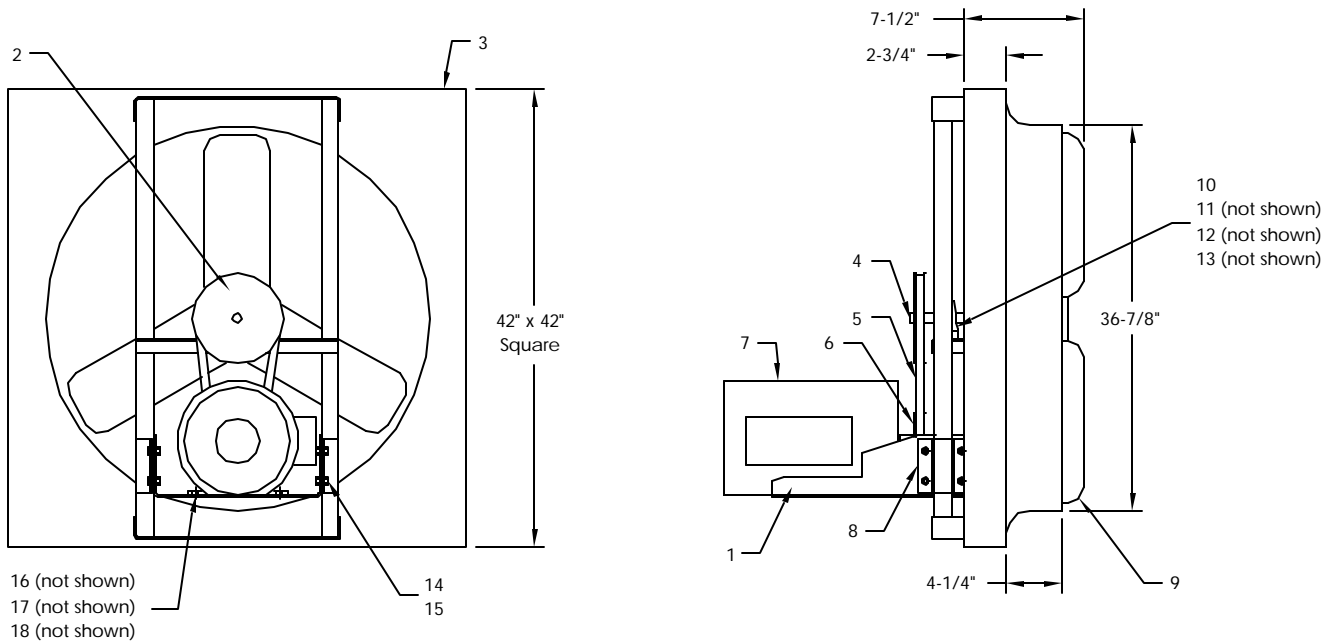

Exhaust Fan

MODEL: AMEX36

Item No.	Qty	Description	Stock Number:
1	1	Motor Mount	EX-MM
2	1	Driven Pulley	EXAL8475
3	1	Housing	EX-36
4	1	Shaft	EX-SHAFT
5	1	Belt	BLT43
6	1	Drive Pulley	EXAK4487
7	1	Motor 2HP	MOTOR2
8	2	Motor Mount Clamp	EX-MMCLP
9	1	Blade	BL362E
10	2	Pillar Bearing	EXPB75
11	4	3/8-16 X 1 3/4 Hex Head Bolt	AHHCS.37-16X1.75
12	4	3/8-16 Lock Nut	ALN3.8-16
13	4	3/8 Flat Washer	AFW.37
14	8	5/16-18 X 3/4 Hex Head Bolt	AHHCS.31-18X.75
15	8	5/16 Lock Washer	ALW.31
16	4	5/16-18 X 3/4 Hex Head Bolt	AHHCS.31-18X.75
17	4	5/16-18 Lock Nut	ALN5.16-18
18	4	5/16 Flat Washer	AFW.31

All dimension could fluctuate plus or minus 1/8"

1-800-394-9739 * 843-667-9055 * 843-665-5006 Fax * airmaxfans.com

* sales@airmaxfans.com *