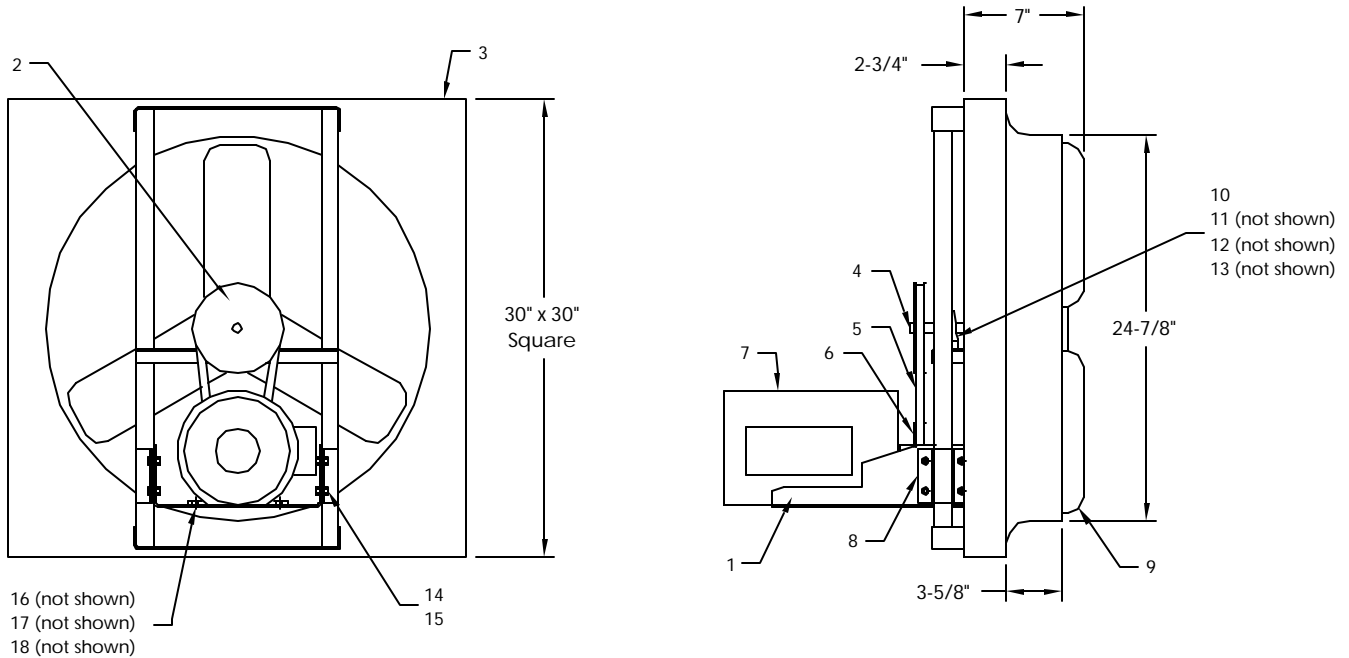

HIGH VELOCITY FAN PRODUCTS

DIVISION OF CALDER MACHINE COMPANY, INC. P.O. Box 5536 2116 Jody Road Florence, SC 29505-5536

Exhaust Fan

MODEL: AMEX24

Item No.	Qty	Description	Stock Number:
1	1	Motor Mount	EX-MM
2	1	Driven Pulley	EXAK4975
3	1	Housing	EX-24
4	1	Shaft	EX-SHAFT
5	1	Belt	BLT32
6	1	Drive Pulley	EXAK4462
7	1	Motor 1HP	MOTOR1
8	2	Motor Mount Clamp	EX-MMCLP
9	1	Blade	BL241E
10	2	Pillar Bearing	EXPB75
11	4	3/8-16 X 1 3/4 Hex Head Bolt	AHHCS.37-16X1.75
12	4	3/8-16 Lock Nut	ALN3.8-16
13	4	3/8 Flat Washer	AFW.37
14	8	5/16-18 X 3/4 Hex Head Bolt	AHHCS.31-18X.75
15	8	5/16 Lock Washer	ALW.31
16	4	5/16-18 X 3/4 Hex Head Bolt	AHHCS.31-18X.75
17	4	5/16-18 Lock Nut	ALN5.16-18
18	4	5/16 Flat Washer	AFW.31

All dimension could fluctuate plus or minus 1/8"

1-800-394-9739 * 843-667-9055 * 843-665-5006 Fax * airmaxfans.com

7/02/07

* sales@airmaxfans.com *